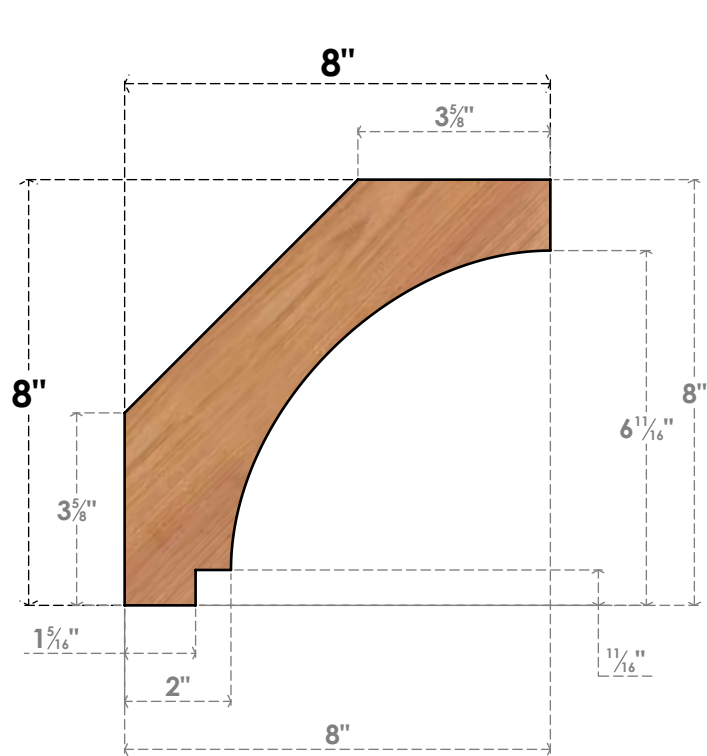

BRC04X08X08IMP00SWR

3 1/2"W X 8"D X 8"H IMPERIAL SMOOTH BRACE, WESTERN RED CEDAR

SIDE

FRONT

EKENA MILLWORK
 2300 WEST MAIN ST.
 CLARKSVILLE, TX 75426
 TOLL FREE: 866-607-0453
 WWW.EKENAMILLWORK.COM

NOTES

1. INSTALLATION TO BE COMPLETED IN ACCORDANCE WITH MANUFACTURER'S SPECIFICATIONS.
2. DRAWING MAY NOT BE TO SCALE
3. THIS DRAWING IS INTENDED FOR DESIGN AND PLANNING PURPOSES ONLY.
4. ALL INFORMATION CONTAINED HEREIN WAS CURRENT AT THE TIME OF DEVELOPMENT BUT MUST BE REVIEWED AND APPROVED BY THE PRODUCT MANUFACTURER TO BE CONSIDERED ACCURATE.
5. PRODUCTS ARE NOT KILN DRIED. THIS ITEM IS UNIQUE AND WILL CONTAIN THE NATURAL VARIATIONS THAT THE WOOD SPECIES OFFERS. THIS MAY RESULT IN VARIATIONS UP TO 1/4"