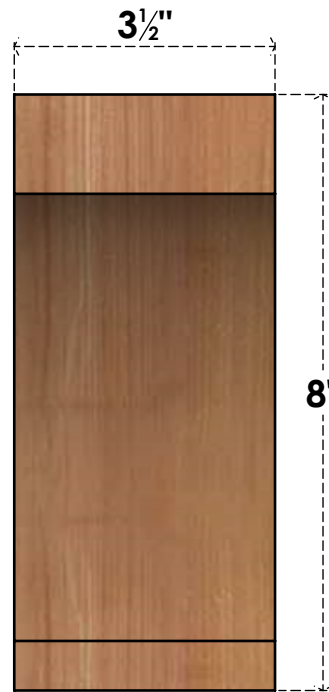

BRC04X08X08IMP00SWR

3 1/2"W X 8"D X 8"H IMPERIAL SMOOTH BRACE, WESTERN RED CEDAR

SIDE

FRONT

EKENA MILLWORK
 2300 WEST MAIN ST.
 CLARKSVILLE, TX 75426
 TOLL FREE: 866-607-0453
 WWW.EKENAMILLWORK.COM

NOTES

1. INSTALLATION TO BE COMPLETED IN ACCORDANCE WITH MANUFACTURER'S SPECIFICATIONS.
2. DRAWING MAY NOT BE TO SCALE
3. THIS DRAWING IS INTENDED FOR DESIGN AND PLANNING PURPOSES ONLY.
4. ALL INFORMATION CONTAINED HEREIN WAS CURRENT AT THE TIME OF DEVELOPMENT BUT MUST BE REVIEWED AND APPROVED BY THE PRODUCT MANUFACTURER TO BE CONSIDERED ACCURATE.
5. PRODUCTS ARE NOT KILN DRIED. THIS ITEM IS UNIQUE AND WILL CONTAIN THE NATURAL VARIATIONS THAT THE WOOD SPECIES OFFERS. THIS MAY RESULT IN VARIATIONS UP TO 1/4"